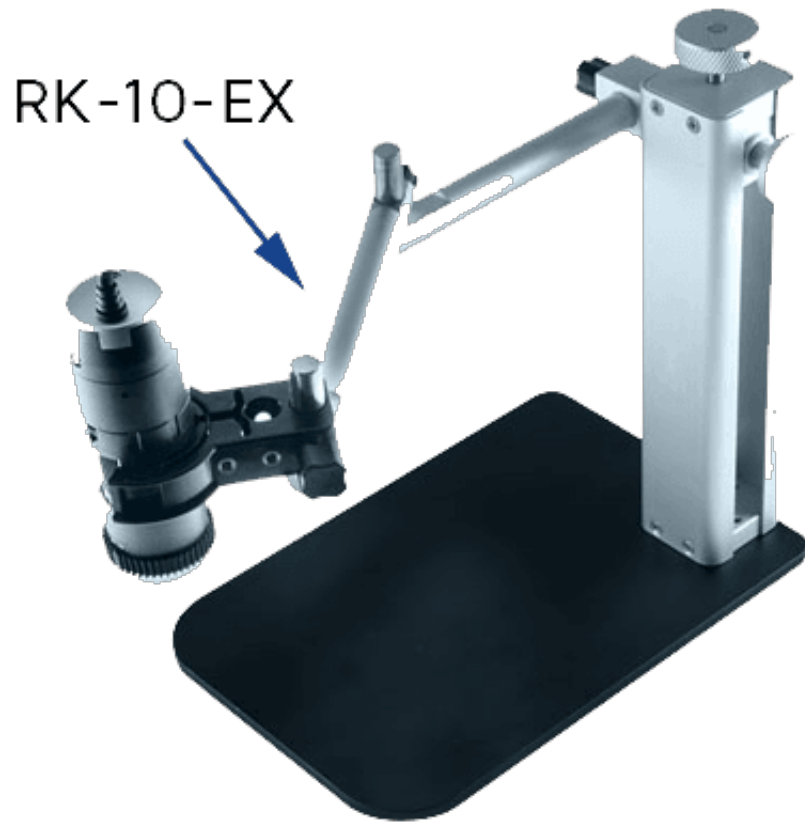

additional horizontal arm (included with RK-10A)

RK-10-FX