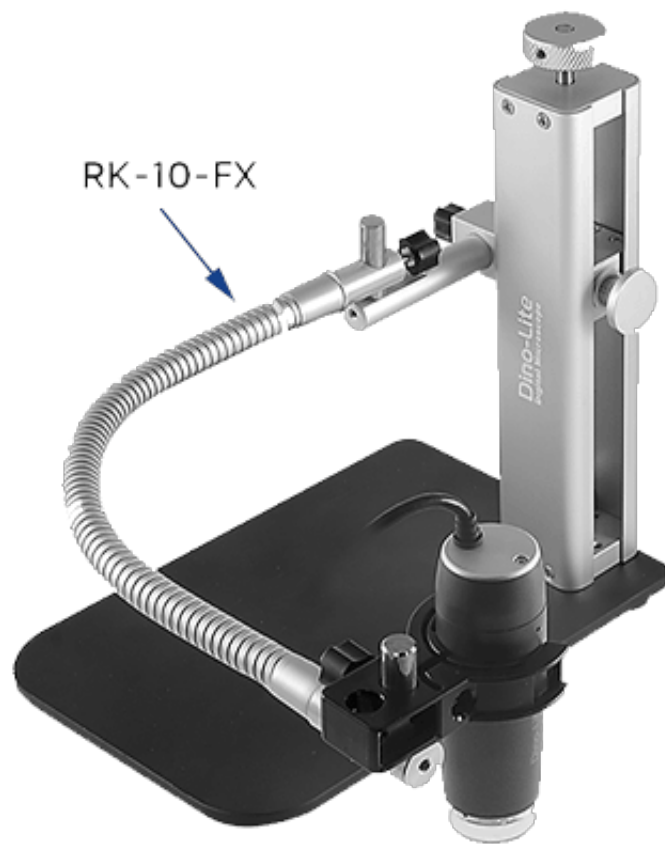

## Description

The Dino-Lite RK-06A stand is a sturdy and stable mid-range stand solution that can be used with all Dino-Lite digital microscopes. It is constructed of stainless steel and lightweight aluminum and offers precise fine-focus adjustment as well as a quick vertical release function.

Its adjustable horizontal arm has a 15cm range with 360-degree rotation and with the RK-10-EX arm (included) its effective range can be extended to observe larger objects. Various optional accessories are available for the RK-06A, such as the RK-10-FX flexible arm or the RK-10-PX, XY arm. With these features, the RK-06A is the ideal mid-range stand solution for precise orientation and maximum flexibility.

[AVAILABLE EXTENSIONS FOR THE RK-06A STAND](#)

---

**RK-10-EX**

additional horizontal arm (included with RK-10A)

**RK-10-FX**

flexible arm extension

**RK-10-VX**

vertical arm extension